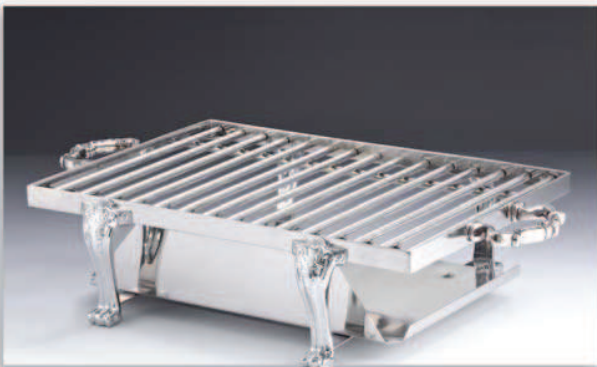

Heater Stand Fancy 20" x 14" w/Grill