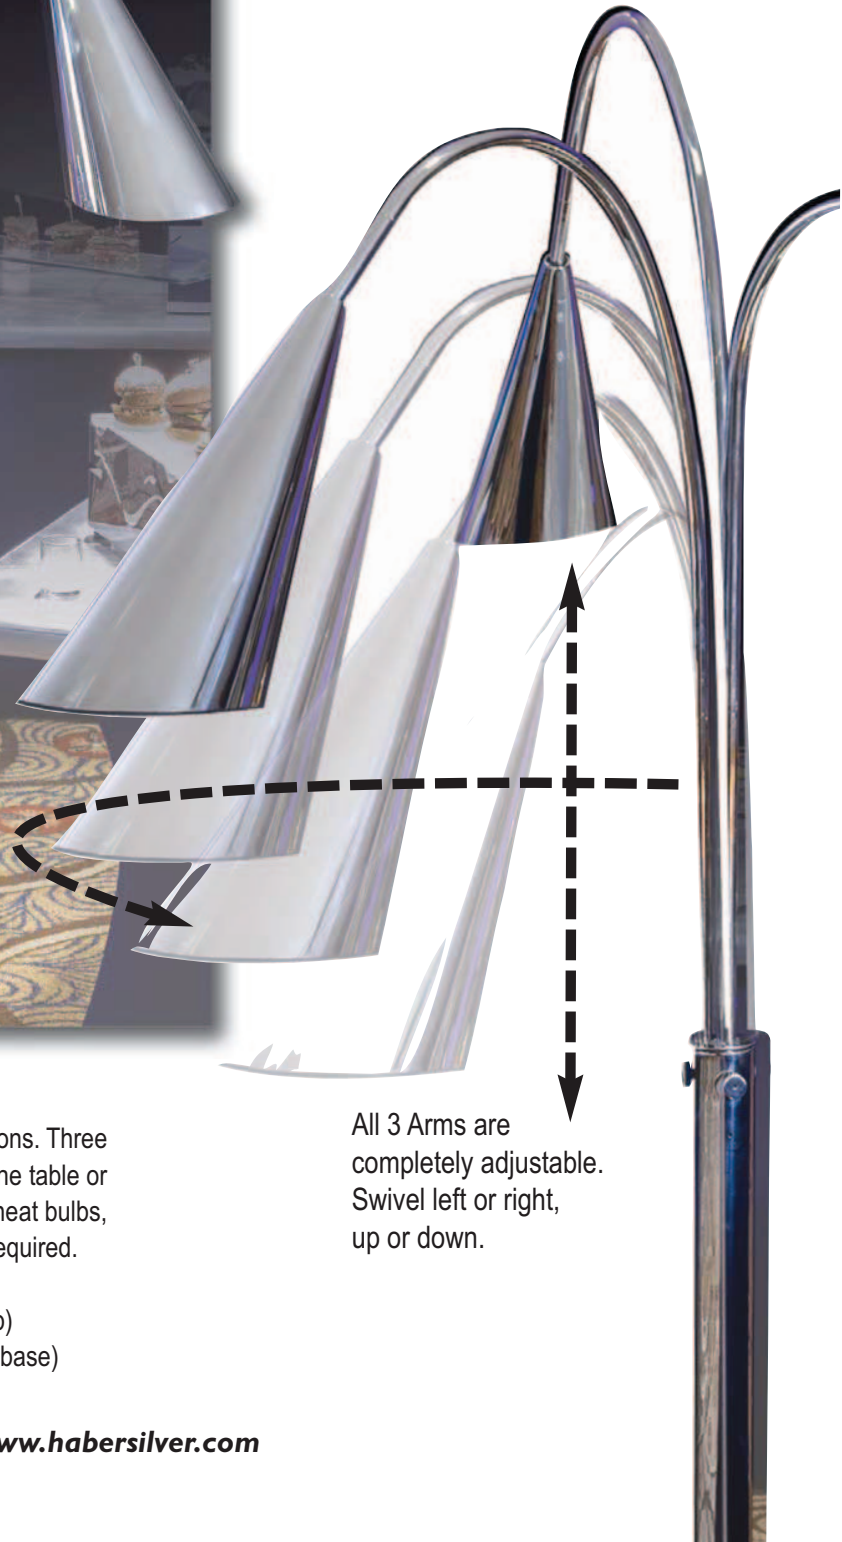

Fusion Floor Heat Lamp

**Stands up to 7 Ft
from Floor**

Fusion Floor Heat Lamp

Three adjustable telescoping arms that swivel in all directions. Three different length arms allow for use in a straight line over one table or spread out as you desire. Lamps supplied with 250 watt heat bulbs, but can also use low wattage bulbs when only lighting is required.

0499FC3SS Fusion Floor Heat Lamp 750w/110v (6.8 amp)
Up to 84" ht x 52" wide (213 ht x 132 cm, 18" base (46cm base)
*Available 220v

All 3 Arms are completely adjustable. Swivel left or right, up or down.

Visit us at www.habersilver.com

Telescoping Table Heat Lamps

Tempo

Hammered

Tower

Modern

For complete versatility, our Telescoping Heat Lamps can maximize heat retention on food by placing the heat just where you want it. Available in Single and Double Lamps, and in a variety of lamp shades. Bulb heights range from 13" to 25" (330 to 635mm) above table.

Tower Heat Lamp Double Head

All heat lamp styles are available as complete carving stations attached to our 24" x 18" carving boards, for endless combinations.

Visit us at www.habersilver.com

Tempo (Cylindrical) Heat Lamp Single Head