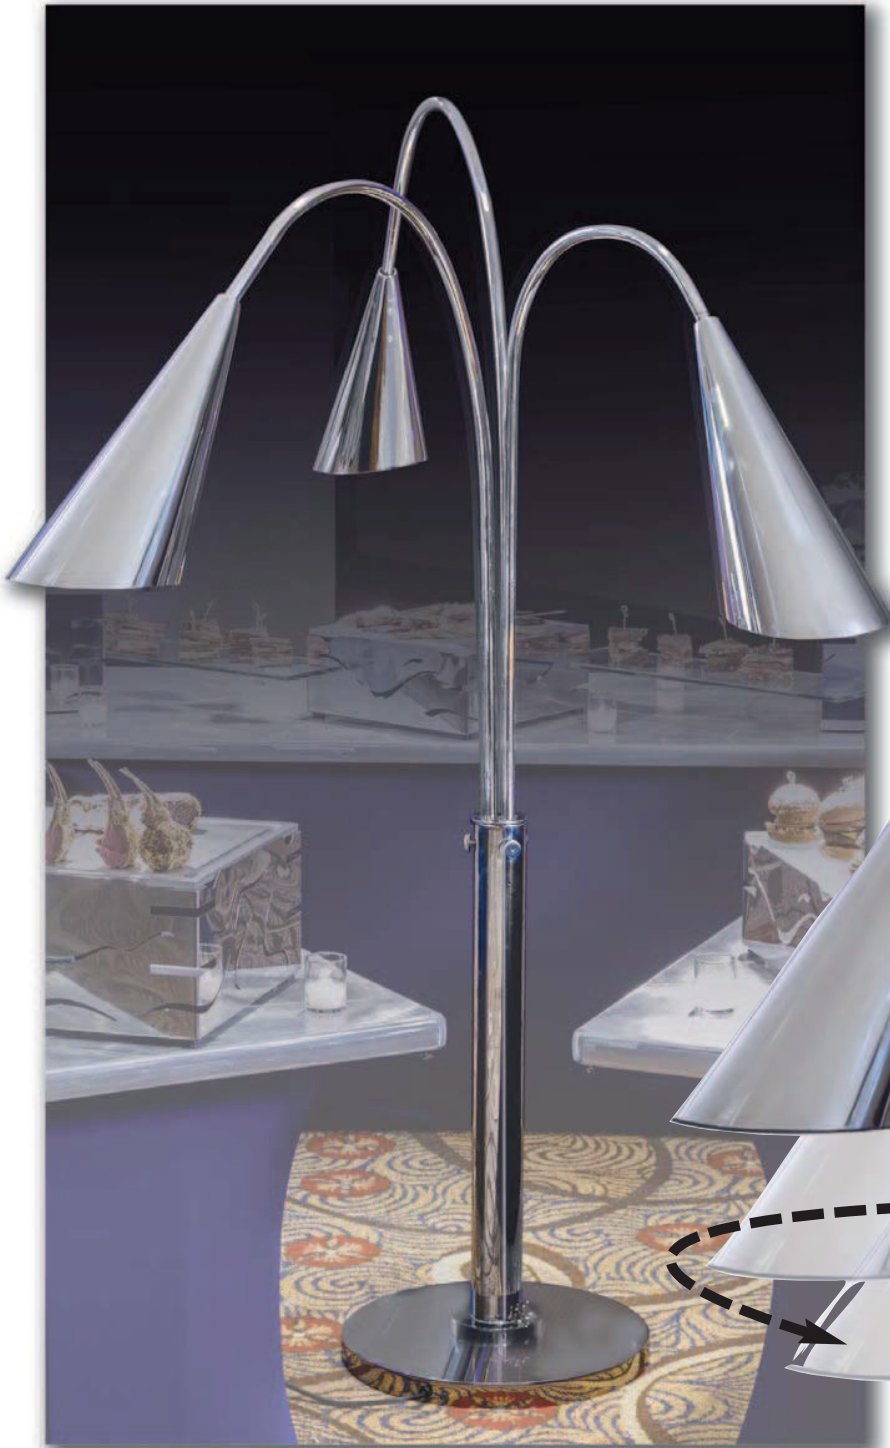

Fusion Floor Heat Lamp

**Stands up to 7 Ft
from Floor**

Fusion Floor Heat Lamp

Three adjustable telescoping arms that swivel in all directions. Three different length arms allow for use in a straight line over one table or spread out as you desire. Lamps supplied with 250 watt heat bulbs, but can also use low wattage bulbs when only lighting is required.

0499FC3SS Fusion Floor Heat Lamp 750w/110v (6.8 amp)
Up to 84" ht x 52" wide (213 ht x 132 cm, 18" base (46cm base)
*Available 220v

All 3 Arms are completely adjustable. Swivel left or right, up or down.

Visit us at www.habersilver.com

Telescoping Table Heat Lamps

Tempo

Hammered

Tower

Modern

For complete versatility, our Telescoping Heat Lamps can maximize heat retention on food by placing the heat just where you want it. Available in Single and Double Lamps, and in a variety of lamp shades. Bulb heights range from 13" to 25" (330 to 635mm) above table.