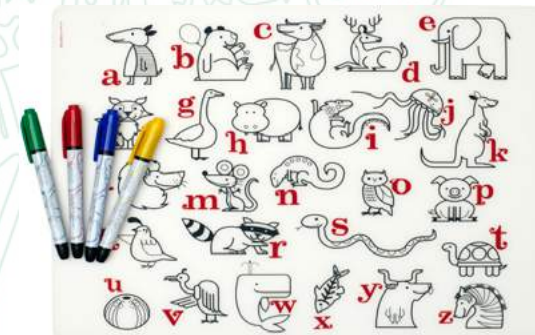

Black-Grey Linen
Runner 14 x 72"

Green Apple Linen
Runner 14 x 72"

Blue Denim Linen
Runner 14 x 72"

Silicone Kids Mats

Kids just wanna have fun!

Kid tested, Kid approved!

Kid's Placemats and Dry Erase Markers by Modern Twist. An entirely new way to entertain the kids at the table.

placemat
12 x 16"

KIDS PLACEMATS
OFFERED IN
12 X 16"

FARM BUDDIES LIME/TAUPE

M-PLS12FRMBUD 12 x 16" lime/taupe

ALPHABET RED/BLACK

M-PLS12AARDBK 12 x 16" red/black

CIRCUS

M-PLS12CIR 12 x 16"