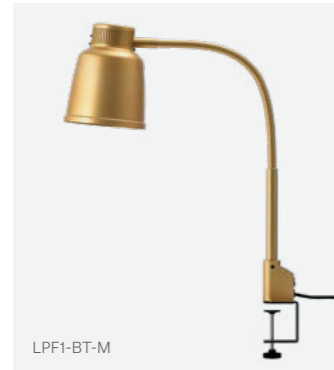

Freestanding Heat Lamp Focus LPF / Clamp Base