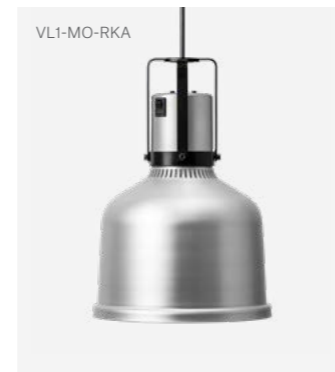

Heat Lamp Focus Model MO

Heat Lamp Focus MO Retractable Cord

Shade	H 250 mm / Ø 200 mm
Rise & Fall	Min 850 mm / Max 2000 mm
Material	Anodised aluminium, galvanised steel
Heat Source	Philips infrared lamp, 2700K
Voltage / Power	230 V / 250 W

Article Number	Black	VL1-MO-HSS
	Aluminium	VL1-MO-HSA
	Mid Grey	VL1-MO-HSMG

Heat Lamp Focus MO Standard Cord

Shade	H 250 mm / Ø 200 mm
Cord Length	2000 mm
Material	Anodised aluminium, galvanised steel
Heat Source	Philips infrared lamp, 2700K
Voltage / Power	230 V / 250 W

Article Number	Black	VL1-MO-RKS
	Aluminium	VL1-MO-RKA
	Mid Grey	VL1-MO-RKMG