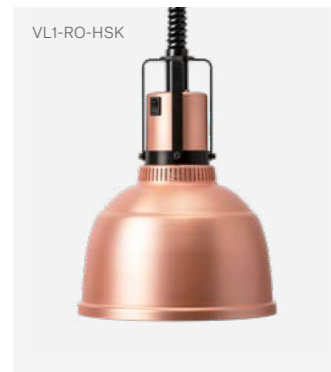

# Heat Lamp Focus Model RO

## Heat Lamp Focus RO Retractable Cord

Shade	H 250 mm / Ø 220 mm
Rise & Fall	Min 850 mm / Max 2000 mm
Material	Anodised aluminium, galvanised steel
Heat Source	Philips infrared lamp, 2700K
Voltage / Power	230 V / 250 W

## Heat Lamp Focus RO Standard Cord

Shade	H 250 mm / Ø 220 mm
Cord Length	2000 mm
Material	Anodised aluminium, galvanised steel
Heat Source	Philips infrared lamp, 2700K
Voltage / Power	230 V / 250 W

Article Number	Black	VL1-RO-RKS
	Aluminium	VL1-RO-RKA
	Copper	VL1-RO-RKK