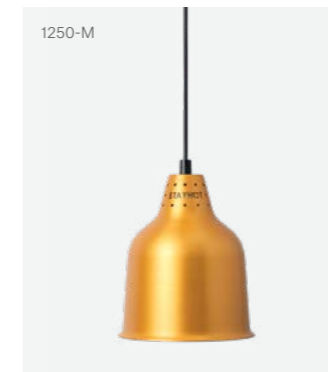

Heat Lamp Classic Model 1250

Heat Lamp Classic 1250 Standard Cord

Stayhot Classic Heat Lamp 1250 is manufactured using high quality anodised aluminium and comes with a ceiling mount and heat resistant cable.

Shade	H 220 mm / Ø 180 mm
Cord Length	2000 mm
Material	Anodised aluminium
Heat Source	Philips infrared lamp, 2700K
Voltage / Power	230 V / 250 W
Installation	25-45 cm above food

Article Number	Black	1250-S
	Brass	1250-M
	Aluminium	1250-A
	Copper	1250-K
	Chrome	1250-C
	Black Lacquer	1250-SL