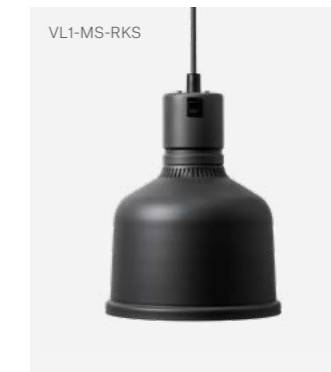

Heat Lamp Focus Model MS

Heat Lamp Focus MS Retractable Cord

Shade	H 250 mm / Ø 200 mm
Rise & Fall	Min 850 mm / Max 2000 mm
Material	Anodised aluminium
Heat Source	Philips infrared lamp, 2700K
Voltage / Power	230 V / 250 W

Article Number	Black	VL1-MS-HSS
	Aluminium	VL1-MS-HSA
	Cement Grey	VL1-MS-HSCG

Heat Lamp Focus MS Standard Cord

Shade	H 250 mm / Ø 200 mm
Cord Length	2000 mm
Material	Aluminium
Heat Source	Philips infrared lamp, 2700K
Voltage / Power	230 V / 250 W

Article Number	Black	VL1-MS-RKS
	Aluminium	VL1-MS-RKA
	Cement Grey	VL1-MS-RKCG