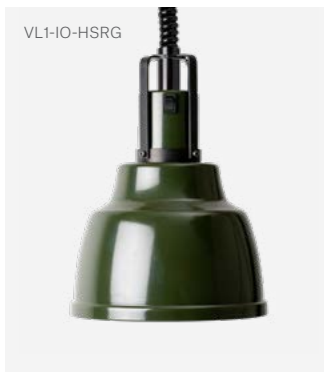

Heat Lamp Focus Model IO