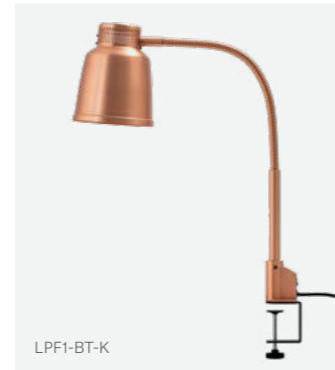

Freestanding Heat Lamp Focus LPF / Clamp Base