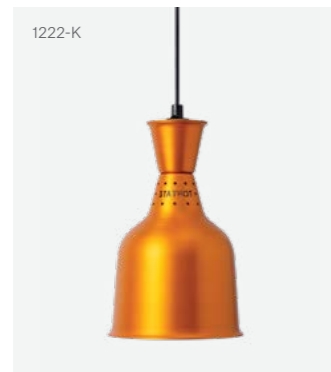

Heat Lamp Classic Model 1222

Heat Lamp Classic 1222 Standard Cord

Stayhot Classic Heat Lamp 1222 is manufactured using high quality anodised aluminium and comes with a ceiling mount, heat resistant cable and power switch.

Shade	H 290 mm / Ø 180 mm
Cord Length	2000 mm
Material	Anodised aluminium
Heat Source	Philips infrared lamp, 2700K
Voltage / Power	230 V / 250 W
Installation	25-45 cm above food

Article Number	Black	1222-S
	Brass	1222-M
	Aluminium	1222-A
	Copper	1222-K
	Black Lacquer	1222-SL