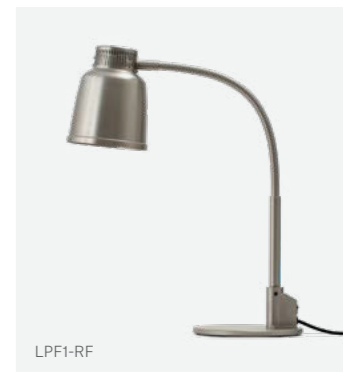

Freestanding Heat Lamp Focus LPF

Freestanding Heat Lamp Focus Model LPF

Freestanding Heat Lamp Focus LPF is the latest addition to our product family. Designed, developed and manufactured by us in Sollentuna. These heat lamps offer an elegant and flexible warming alternative to the buffet table. Available in six standard colours.

Article Number	Cement Grey	LPF1-CG
	Black	LPF1-S
	White	LPF1-V

Height	635 mm
Shade	H 218 / Ø 180 mm
Base	Ø 236 x 12 mm
Heat Source	Philips infrared lamp, 2700K
Voltage / Power	230 V / 250 W

Article Number	Brass	LPF1-M
	Copper	LPF1-K
	Stainless Steel	LPF1-RF