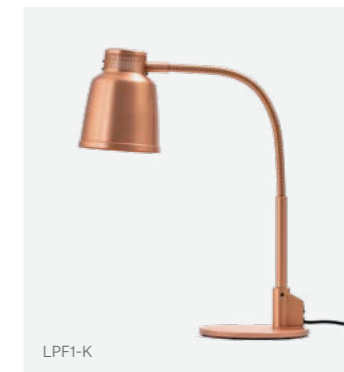

Freestanding Heat Lamp Focus LPF

Freestanding Heat Lamp Focus Model LPF

Freestanding Heat Lamp Focus LPF is the latest addition to our product family. Designed, developed and manufactured by us in Sollentuna. These heat lamps offer an elegant and flexible warming alternative to the buffet table. Available in six standard colours.

Article Number	Cement Grey	LPF1-CG
	Black	LPF1-S
	White	LPF1-V

Height	635 mm
Shade	H 218 / Ø 180 mm
Base	Ø 236 x 12 mm
Heat Source	Philips infrared lamp, 2700K
Voltage / Power	230 V / 250 W

Article Number	Brass	LPF1-M
	Copper	LPF1-K
	Stainless Steel	LPF1-RF