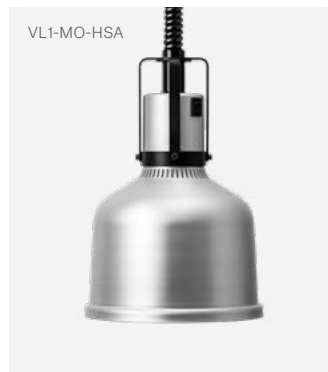

Heat Lamp Focus Model MO

Heat Lamp Focus MO Retractable Cord

Shade	H 250 mm / Ø 200 mm
Rise & Fall	Min 850 mm / Max 2000 mm
Material	Anodised aluminium, galvanised steel
Heat Source	Philips infrared lamp, 2700K
Voltage / Power	230 V / 250 W

Article Number	Black	VL1-MO-HSS
	Aluminium	VL1-MO-HSA
	Mid Grey	VL1-MO-HSMG

Heat Lamp Focus MO Standard Cord

Shade	H 250 mm / Ø 200 mm
Cord Length	2000 mm
Material	Anodised aluminium, galvanised steel
Heat Source	Philips infrared lamp, 2700K
Voltage / Power	230 V / 250 W

Article Number	Black	VL1-MO-RKS
	Aluminium	VL1-MO-RKA
	Mid Grey	VL1-MO-RKMG