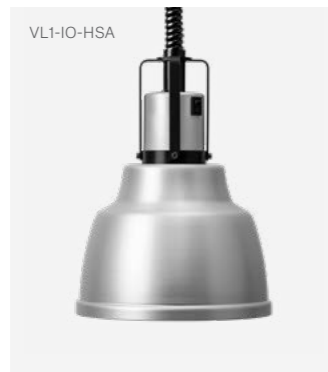

Heat Lamp Focus Model IO