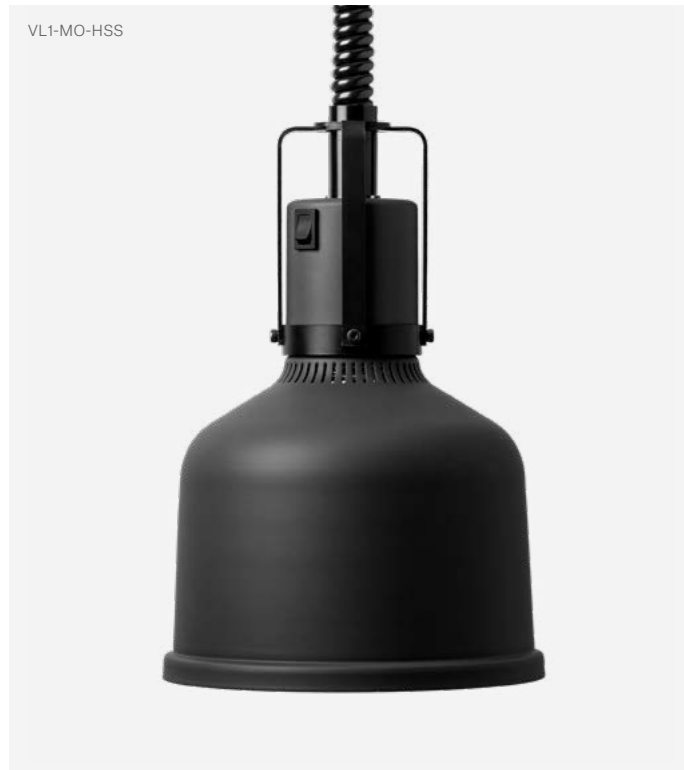

Heat Lamp Focus Model MO

Heat Lamp Focus MO Retractable Cord

Shade	H 250 mm / Ø 200 mm
Rise & Fall	Min 850 mm / Max 2000 mm
Material	Anodised aluminium, galvanised steel
Heat Source	Philips infrared lamp, 2700K
Voltage / Power	230 V / 250 W

Article Number	Black	VL1-MO-HSS
	Aluminium	VL1-MO-HSA
	Mid Grey	VL1-MO-HSMG

Heat Lamp Focus MO Standard Cord

Shade	H 250 mm / Ø 200 mm
Cord Length	2000 mm
Material	Anodised aluminium, galvanised steel
Heat Source	Philips infrared lamp, 2700K
Voltage / Power	230 V / 250 W

Article Number	Black	VL1-MO-RKS
	Aluminium	VL1-MO-RKA
	Mid Grey	VL1-MO-RKMG