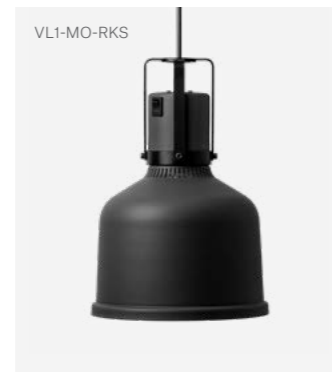

Heat Lamp Focus Model MO

Heat Lamp Focus MO Retractable Cord

Shade	H 250 mm / Ø 200 mm
Rise & Fall	Min 850 mm / Max 2000 mm
Material	Anodised aluminium, galvanised steel
Heat Source	Philips infrared lamp, 2700K
Voltage / Power	230 V / 250 W

Article Number	Black	VL1-MO-HSS
	Aluminium	VL1-MO-HSA
	Mid Grey	VL1-MO-HSMG

Heat Lamp Focus MO Standard Cord

Shade	H 250 mm / Ø 200 mm
Cord Length	2000 mm
Material	Anodised aluminium, galvanised steel
Heat Source	Philips infrared lamp, 2700K
Voltage / Power	230 V / 250 W

Article Number	Black	VL1-MO-RKS
	Aluminium	VL1-MO-RKA
	Mid Grey	VL1-MO-RKMG