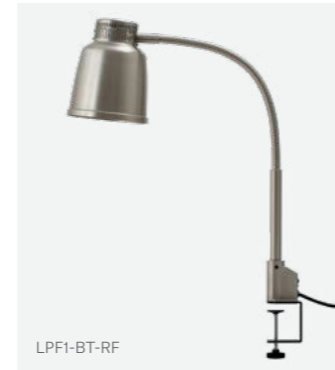

Freestanding Heat Lamp Focus LPF / Clamp Base