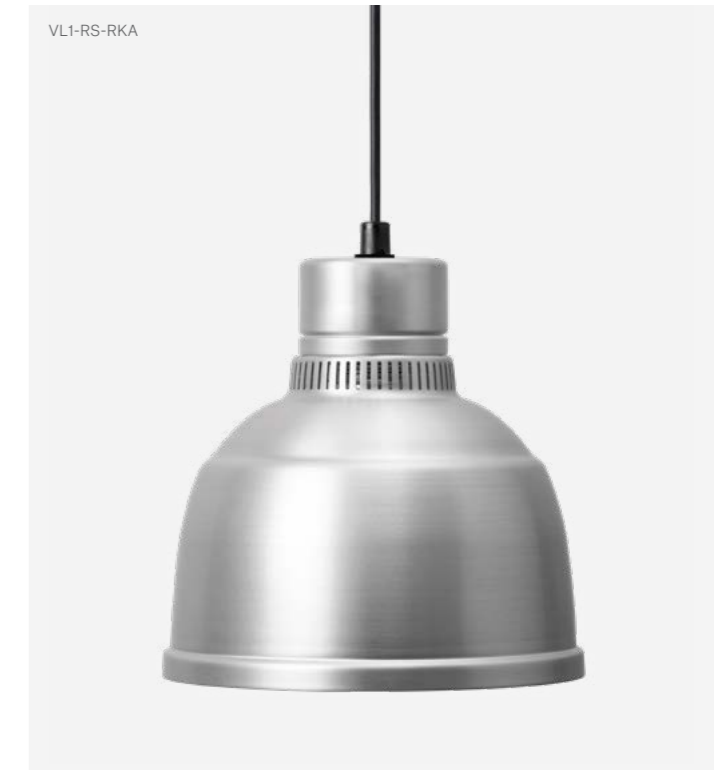

Heat Lamp Focus Model RS

Heat Lamp Focus RS Retractable Cord

Shade	H 220 mm / Ø 220 mm
Rise & Fall	Min 850 mm / Max 2000 mm
Material	Aluminium
Heat Source	Philips infrared lamp, 2700K
Voltage / Power	230 V / 250 W

Article Number	Black	VL1-RS-HSS
	Aluminium	VL1-RS-HSA

Heat Lamp Focus RS Standard Cord

Shade	H 220 mm / Ø 220 mm
Cord Length	2000 mm
Material	Aluminium
Heat Source	Philips infrared lamp, 2700K
Voltage / Power	230 V / 250 W

Article Number	Black	VL1-RS-RKS
	Aluminium	VL1-RS-RKA