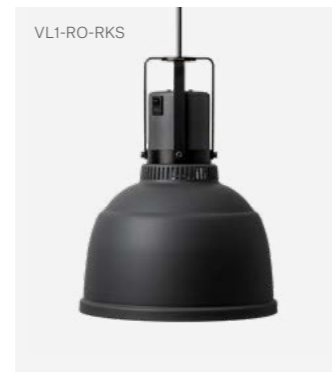

# Heat Lamp Focus Model RO

## Heat Lamp Focus RO Retractable Cord

Shade	H 250 mm / Ø 220 mm
Rise & Fall	Min 850 mm / Max 2000 mm
Material	Anodised aluminium, galvanised steel
Heat Source	Philips infrared lamp, 2700K
Voltage / Power	230 V / 250 W

## Heat Lamp Focus RO Standard Cord

Shade	H 250 mm / Ø 220 mm
Cord Length	2000 mm
Material	Anodised aluminium, galvanised steel
Heat Source	Philips infrared lamp, 2700K
Voltage / Power	230 V / 250 W

Article Number	Black	VL1-RO-RKS
	Aluminium	VL1-RO-RKA
	Copper	VL1-RO-RKK