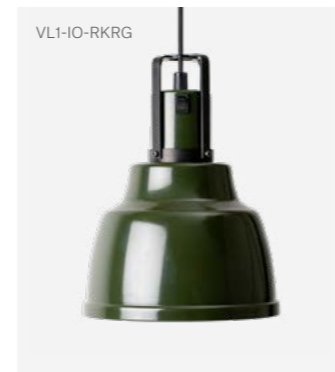

Heat Lamp Focus Model IO