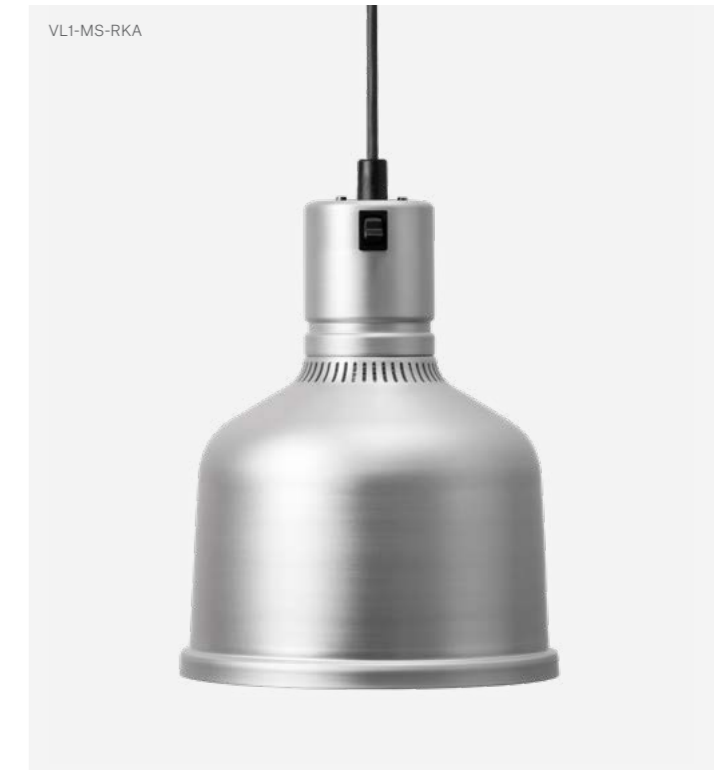

Heat Lamp Focus Model MS

Heat Lamp Focus MS Retractable Cord

Shade	H 250 mm / Ø 200 mm
Rise & Fall	Min 850 mm / Max 2000 mm
Material	Anodised aluminium
Heat Source	Philips infrared lamp, 2700K
Voltage / Power	230 V / 250 W

Article Number	Black	VL1-MS-HSS
	Aluminium	VL1-MS-HSA
	Cement Grey	VL1-MS-HSCG

Heat Lamp Focus MS Standard Cord

Shade	H 250 mm / Ø 200 mm
Cord Length	2000 mm
Material	Aluminium
Heat Source	Philips infrared lamp, 2700K
Voltage / Power	230 V / 250 W

Article Number	Black	VL1-MS-RKS
	Aluminium	VL1-MS-RKA
	Cement Grey	VL1-MS-RKCG