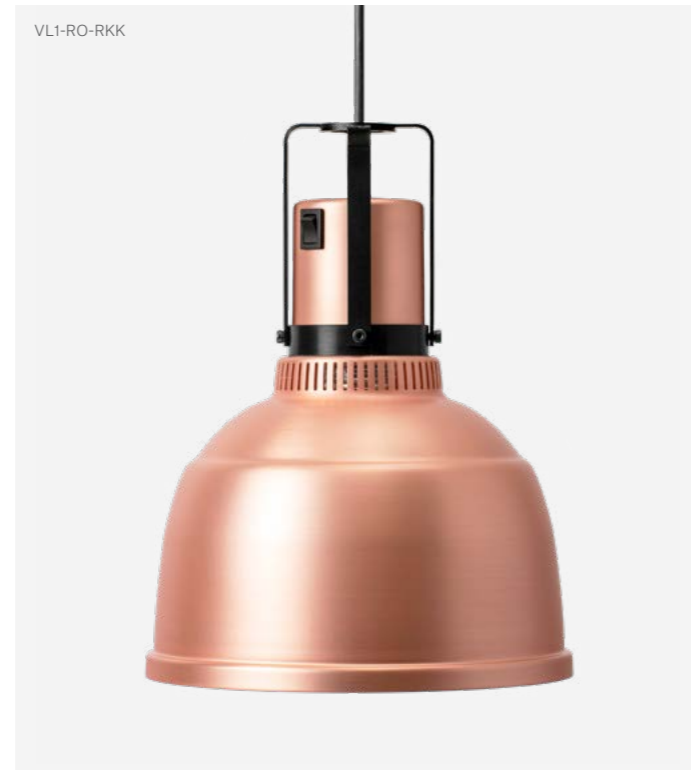

# Heat Lamp Focus Model RO

## Heat Lamp Focus RO Retractable Cord

Shade	H 250 mm / Ø 220 mm
Rise & Fall	Min 850 mm / Max 2000 mm
Material	Anodised aluminium, galvanised steel
Heat Source	Philips infrared lamp, 2700K
Voltage / Power	230 V / 250 W

## Heat Lamp Focus RO Standard Cord

Shade	H 250 mm / Ø 220 mm
Cord Length	2000 mm
Material	Anodised aluminium, galvanised steel
Heat Source	Philips infrared lamp, 2700K
Voltage / Power	230 V / 250 W

Article Number	Black	VL1-RO-RKS
	Aluminium	VL1-RO-RKA
	Copper	VL1-RO-RKK