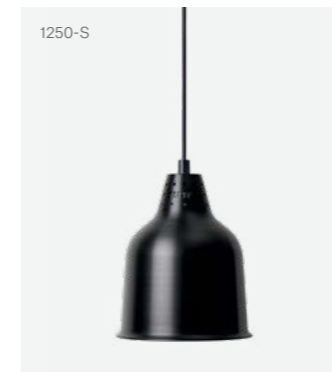

Heat Lamp Classic Model 1250

Heat Lamp Classic 1250 Standard Cord

Stayhot Classic Heat Lamp 1250 is manufactured using high quality anodised aluminium and comes with a ceiling mount and heat resistant cable.

Shade	H 220 mm / Ø 180 mm
Cord Length	2000 mm
Material	Anodised aluminium
Heat Source	Philips infrared lamp, 2700K
Voltage / Power	230 V / 250 W
Installation	25-45 cm above food

Article Number	Black	1250-S
	Brass	1250-M
	Aluminium	1250-A
	Copper	1250-K
	Chrome	1250-C
	Black Lacquer	1250-SL