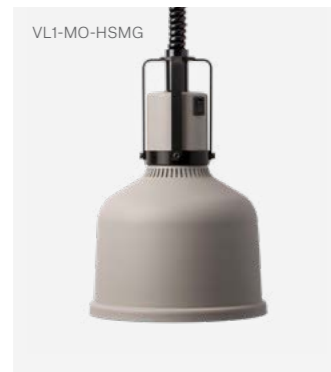

Heat Lamp Focus Model MO

Heat Lamp Focus MO Retractable Cord

Shade	H 250 mm / Ø 200 mm
Rise & Fall	Min 850 mm / Max 2000 mm
Material	Anodised aluminium, galvanised steel
Heat Source	Philips infrared lamp, 2700K
Voltage / Power	230 V / 250 W

Article Number	Black	VL1-MO-HSS
	Aluminium	VL1-MO-HSA
	Mid Grey	VL1-MO-HSMG

Heat Lamp Focus MO Standard Cord

Shade	H 250 mm / Ø 200 mm
Cord Length	2000 mm
Material	Anodised aluminium, galvanised steel
Heat Source	Philips infrared lamp, 2700K
Voltage / Power	230 V / 250 W

Article Number	Black	VL1-MO-RKS
	Aluminium	VL1-MO-RKA
	Mid Grey	VL1-MO-RKMG