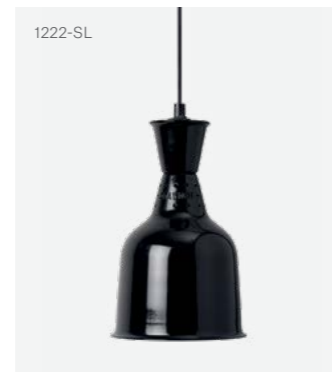

Heat Lamp Classic Model 1222

Heat Lamp Classic 1222 Standard Cord

Stayhot Classic Heat Lamp 1222 is manufactured using high quality anodised aluminium and comes with a ceiling mount, heat resistant cable and power switch.

Shade	H 290 mm / Ø 180 mm
Cord Length	2000 mm
Material	Anodised aluminium
Heat Source	Philips infrared lamp, 2700K
Voltage / Power	230 V / 250 W
Installation	25-45 cm above food

Article Number	Black	1222-S
	Brass	1222-M
	Aluminium	1222-A
	Copper	1222-K
	Black Lacquer	1222-SL