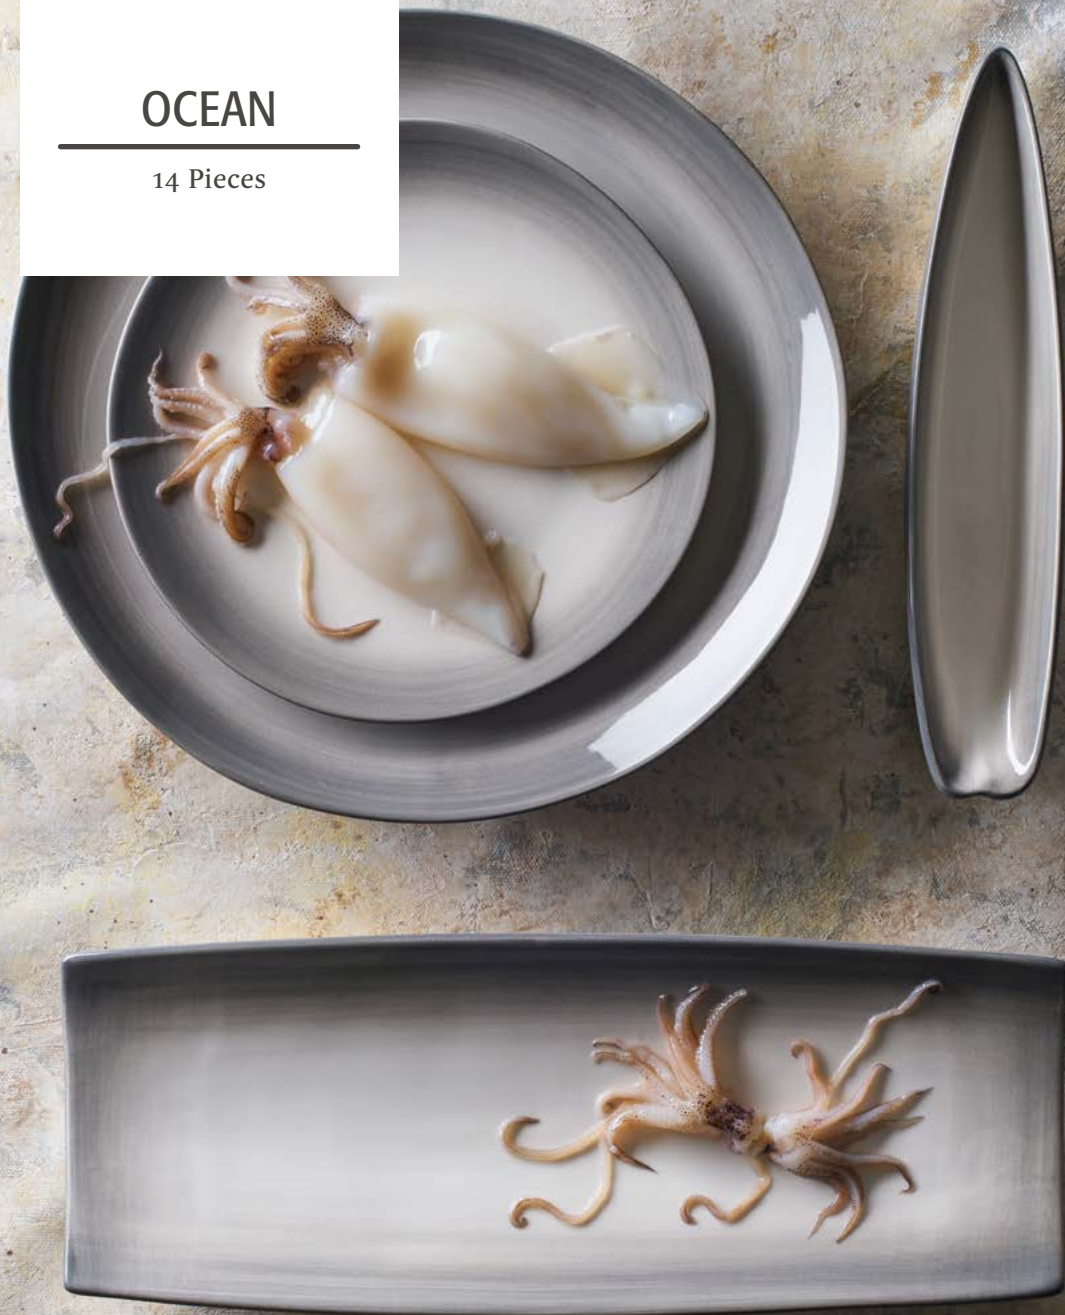

OCEAN

14 Pieces