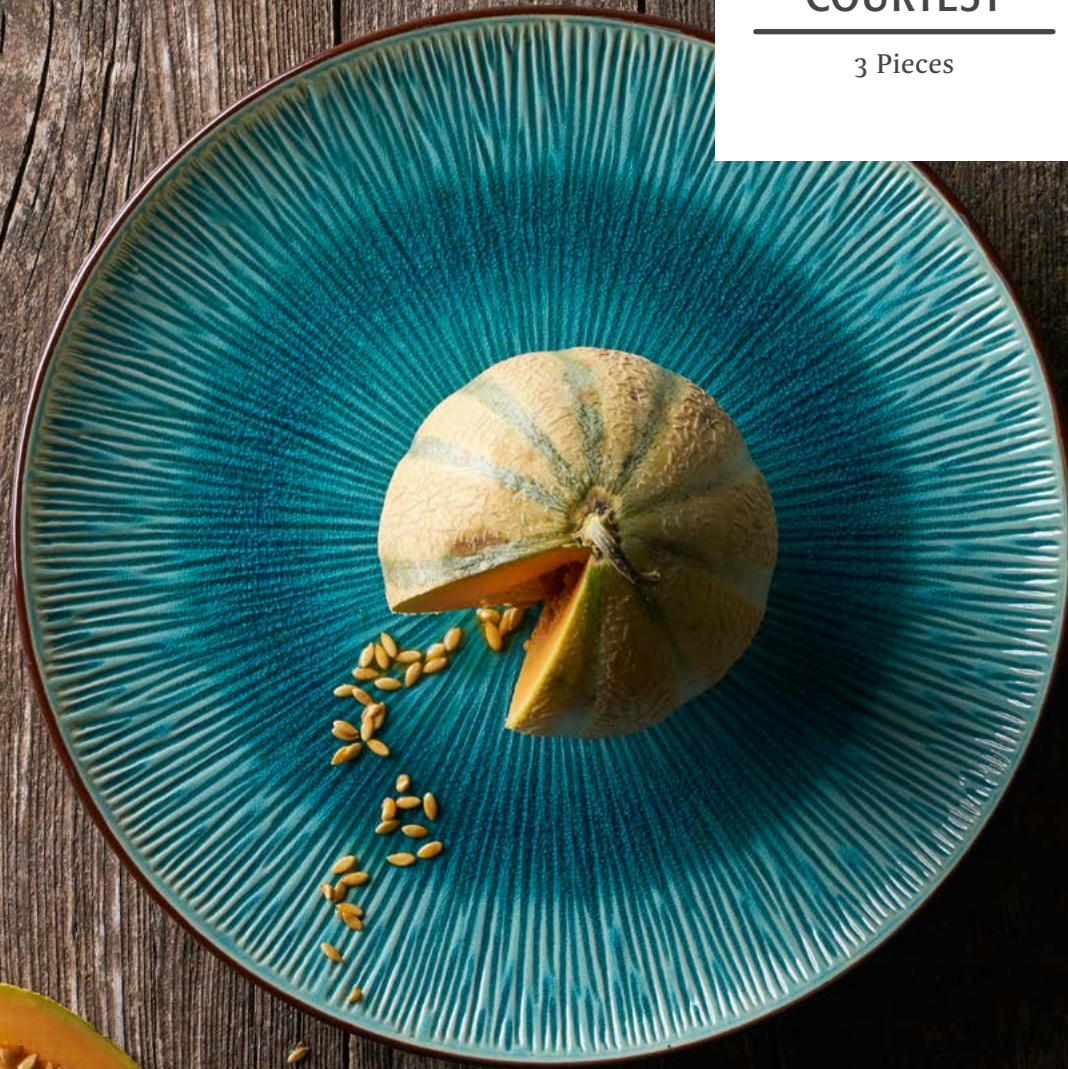

26 x 20cm / H. 4,5cm
Ref. 92426
 Inner box: 4
 Outer box: 16

Bowl D13

Ø. 13cm / H. 3,5cm
 150ml
Ref. 92113
 Inner box: 6
 Outer box: 36

Bowl D11

Ø. 11cm / H. 3cm
 90ml
Ref. 92111
 Inner box: 12
 Outer box: 72

COURTESY

3 Pieces

Iris Courtesy Plate

Ø. 32cm / H. 2,5cm

Ref. 50332

Inner box: 3
Outer box: 12

Shield Courtesy Plate

Ø. 32cm / H. 2,5cm